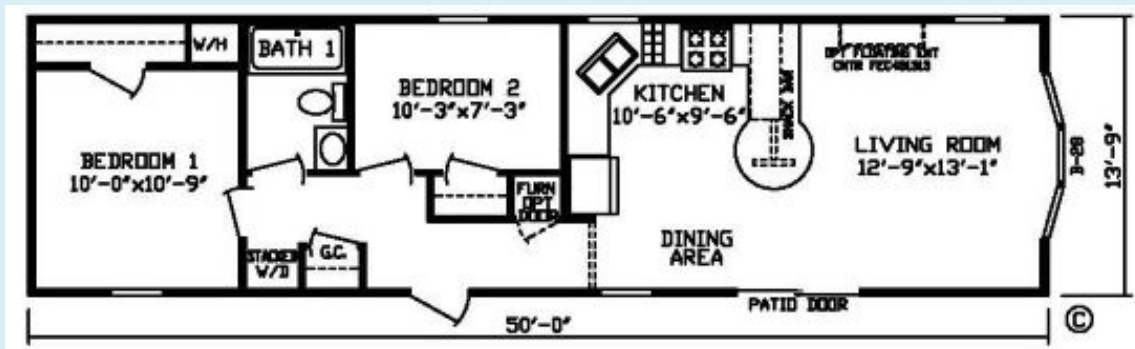

Price as Shown \$ \_\_\_\_\_  
Includes delivery and anchored  
On your slab  
\*\*Prices Subject to Change\*\*

110 Brooke Ct., Bonduel, WI 54107  
(715)758-7500 www.northcountryhomes.com

# The Rosen

14' x 50'

687 Sq. Ft.

## OPTIONS IN OUR MODEL

- 30# Roof Load
- High Efficiency Furnace W/Condensation Pump
- Ceiling Fan with Light in Living Room
- Total of 6 Can lights in Kitchen and Dining Area
- 2<sup>nd</sup> Conduit from Electric Panel
- 200 AMP
- Exhaust Fan with Light-Bath 1
- 2 Exterior GFI Receptacles
- Frost Free Exterior Faucet
- Water Shut off Valve-Washer/Dryer Area
- Water Shut Offs Through Out
- 40 Gallon Electric Water Heater
- R33 Ceiling Insulation
- 2x6 Sidewalls with R-19 Insulation
- Shaker Hardwood Cabinet Doors and Frames
- Lineals - Door side and Hitch Only
- 34" x 82" Deco 9 Lite Rear Door W/Storm
- Metal Furnace Door