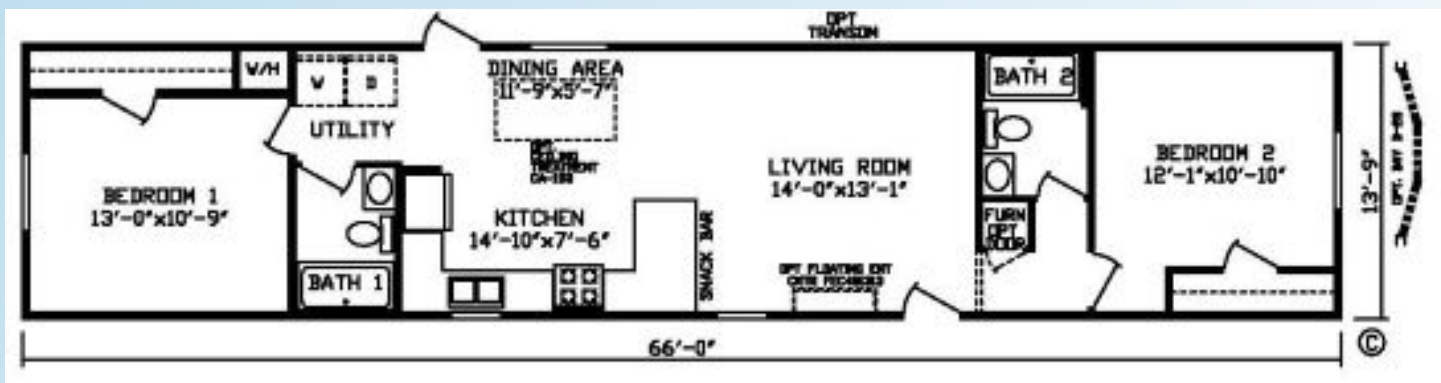

Price as Shown \$ _____
Includes delivery and anchored
On your slab
Prices Subject to Change

110 Brooke Ct., Bonduel, WI 54107
(715)758-7500 www.northcountryhomes.com

The Porter

14' x 70'

OPTIONS IN OUR MODEL

- Stub Wall in the Utility
- Towel Bar/Tissue Holder in Both Baths
- 30# Roof Load
- Roof Jack Extension
- Ceiling Fan with Light Centered in Living Room
- 3 LED Can Lights in Kitchen
- GFI Exterior Receptacle at both Doors
- Frost Free Exterior Faucet
- Water Shut Offs Through Out
- Whole House Shut Off Valve-Washer/Dryer Area
- 40 Gallon Electric Water Heater
- 2x6 Sidewalls with R-19 Insulation
- Ceiling Insulation – R33
- Cabinet Knobs
- Metal Furnace Door
- Exterior Decorator 6-Panel Rear Door W/Storm
- Extra Window ODS in Living Room