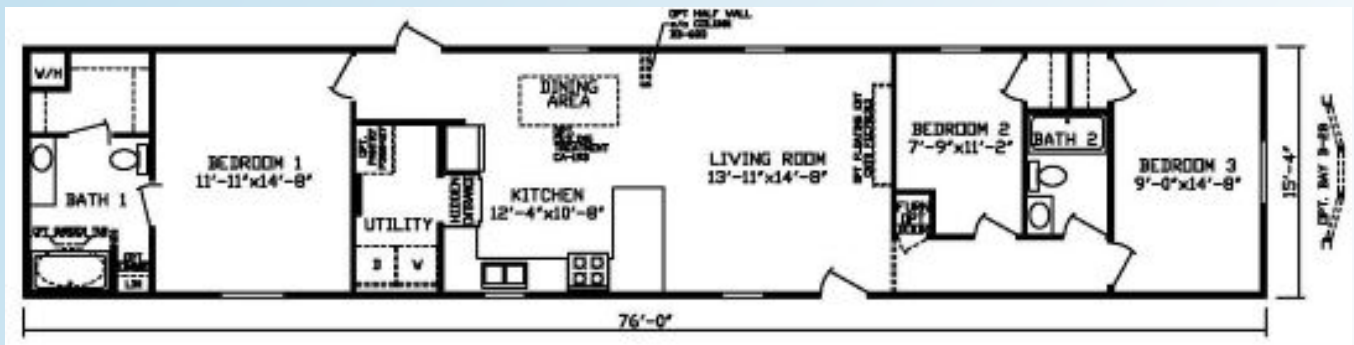

Price as Shown \$ \_\_\_\_\_

Includes delivery and anchored

On your slab

\*\*Prices Subject to Change\*\*

110 Brooke Ct., Bonduel, WI 54107

(715)758-7500 www.northcountryhomes.com

# The Mozart

16' x 80'

1165 Sq. Ft.

20-8625

## OPTIONS IN OUR MODEL

- 30# Roof Load
- High Efficiency Furnace W/Condensation Pump
- Ceiling Fan with Light Centered in Living Room
- LED Can Light over Kitchen Snack bar
- 2<sup>nd</sup> Conduit from Electric Panel
- 200 AMP
- 2 GFI Exterior Receptacles
- Frost Free Exterior Faucet
- Whole House Water Shut off in Washer/Dryer Area
- Water Shut Offs Through Out
- 40 Gallon Electric Water Heater
- 60"X30"X76" Shower Stall Two Seat Without Doors-Bath 1
- Towel Bar and Tissue Holder Both Bathrooms
- R33 Ceiling Insulation
- 2x6 Sidewalls with R-19 Insulation
- Shaker Hardwood Cabinet Doors/Frames Face
- 34" x 82" Deco Rear Door W/Storm
- Metal Furnace Door
- Stainless Low Profile Over Range Microwave