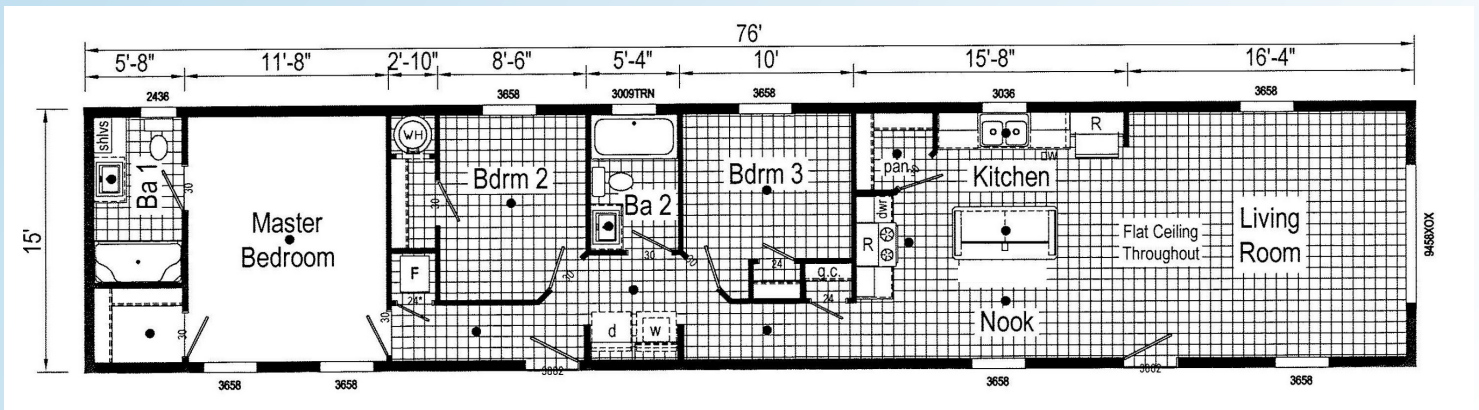

# The Crandon

16' x 80'

1140 Sq. Ft.

## OPTIONS IN OUR MODEL

- Perimeter Heat
- 50 Gallon Electric Water Heater
- Gooseneck Pull Down Kitchen Faucet
- 2 Storm Doors
- 94" x 58" Picture Window in Living Room
- 36" x 58" Window ODS in Living Room
- 30" x 9" Transom Window Bath 2
- 24" x 36" Master Bathroom Window
- R22 Floor Insulation
- Wind Wrap
- 200 AMP
- 2<sup>nd</sup> Conduit to Electrical Panel
- Ceiling Fan in Living Room
- Combination CO/Smoke Detector
- Dishwasher
- Island in Kitchen (XIB336)
- 30" Cabinet and Wire Shelf – Utility
- 60" Fiberglass Shower with Doors in Master Bath
- Door over Electrical Panel
- Structured Flow Bath Faucets