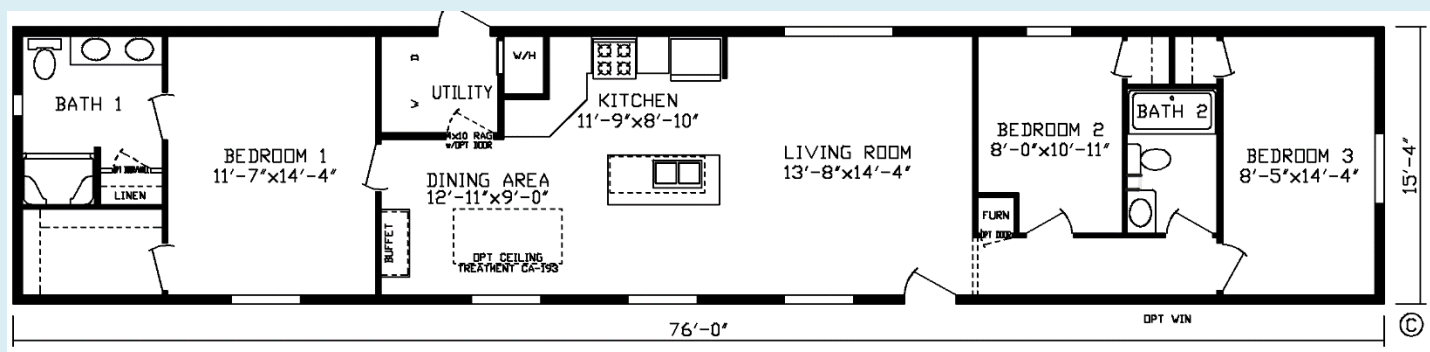

Price as Shown \$ _____

Includes delivery and anchored

On your slab

Prices Subject to Change

110 Brooke Ct., Bonduel, WI 54107
(715)758-7500 www.northcountryhomes.com

The Baird

16' x 80'

1165 Sq. Ft.

OPTIONS IN OUR MODEL

- 30# Roof Load
- Roof Jack Extension
- Ceiling Fan with Light in Living Room
- 5 LED Can Lights
- 2nd Conduit from Electric Panel
- 200 AMP
- 2 Exterior GFI Receptacles
- Frost Free Exterior Faucet
- Single Lever W/Sprayer Kitchen Faucet
- Water Shut off Valve-Washer/Dryer Area
- Water Shut Offs Through Out
- 40 Gallon Electric Water Heater
- Towel Bar and Tissue Holder Both Bathrooms
- R33 Ceiling Insulation
- 2x6 Sidewalls with R-19 Insulation
- Shaker Hardwood Cabinet Doors and Frames
- Lineals @Doorside and Hitchend
- 34" x 82" Deco Rear Door W/Storm
- Interior Utility Room Door
- Door on Master Bath Linen
- Metal Furnace Door
- Stainless Steel Dishwasher
- 14" x 72" Transom in Living Room