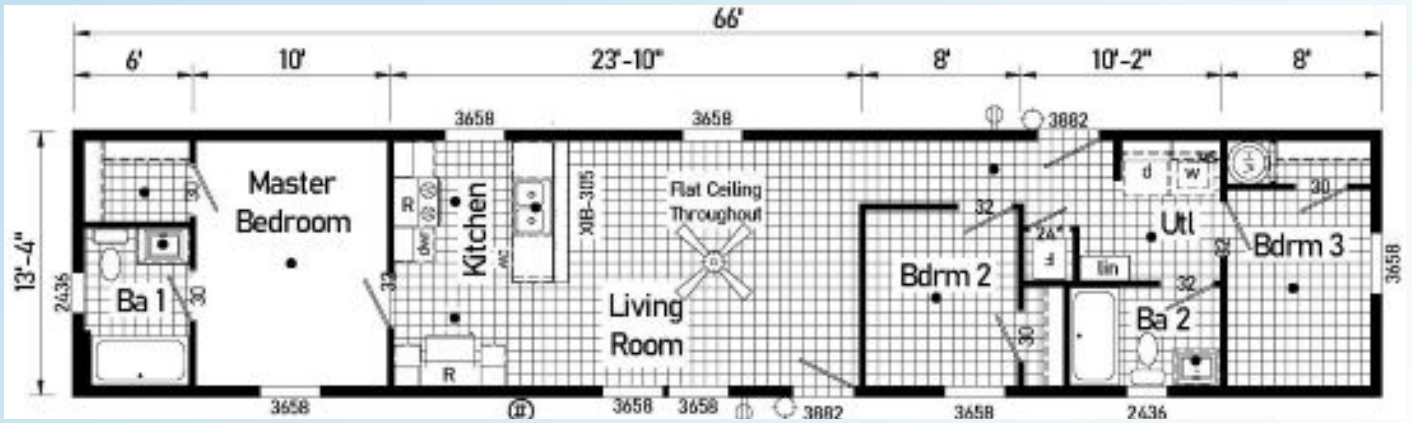

Price as Shown \$ _____
Includes delivery and anchored on
your slab
Prices Subject to Change

110 Brooke Ct., Bonduel, WI 54107
(715)758-7500 www.northcountryhomes.com

The Weston

14' x 70'

880 Sq. Ft.

OPTIONS IN OUR MODEL

- 50 Gallon Electric Water Heater
- Coil Spring Kitchen Faucet
- Structured Flow Bath Lav Faucets
- Half Glass Rear Door
- 2 Storm Doors
- 24" x 36" Window in Both Baths
- 36"x 58" Window ODS in Living Room
- R22 Floor Insulation
- Wind Wrap
- 200 AMP Service
- 2nd Conduit from Electrical Panel
- Deluxe White Ceiling Fan in Living Room
- 30" Cabinet & Wire Shelf over Washer/Dryer Area