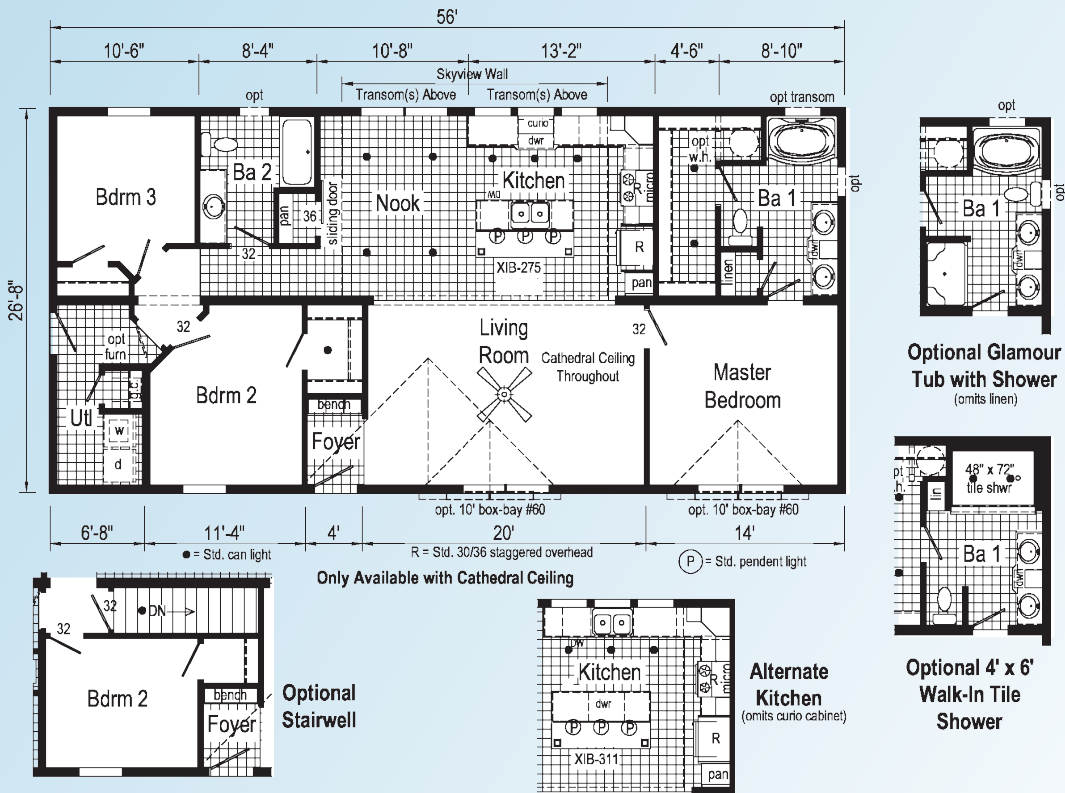

Price as Shown \$ _____

Includes delivery and anchored

On your slab

Prices Subject to Change

110 Brooke Ct., Bonduel, WI 54107
(715)758-7500 www.northcountryhomes.com

The Topeka

OPTIONS IN OUR MODEL

- 50 Gallon Electric Water Heater
- Half Lite Half Glass Fiberglass Rear Door
- 2 Clay Storm Doors
- Patio Door
- 24X36 Window in each Bathroom
- Transom Mullied Single Window-Bedroom
- Transom Mullied Double Window-Livingroom & Master Bedroom
- R-38 Ceiling Insulation
- R-21 Wall Insulation
- 9' Sidewall with Flat Ceilings
- 16" Fixed Eaves and Gable Ends
- Upgraded Vinyl Siding
- Wind Wrap
- Dormer Flush 10'
- 18'8" Peak Fixed
- 2 Front Exterior Patina Coach Lights
- Clay Package
 - » Clay Vinyl Windows and Doors
 - » Clay Soffit/Fascia/Trim
- 200 Amp Service
- 2nd Conduit from Panel Box
- Carbon Monoxide Detector
- Full Ceramic Backsplash -Kitchen Range Wall only
- 30" Cabinet and Wire Shelf over Laundry
- Cabinet Door over Panel Box
- Structured Flow Bath Faucets