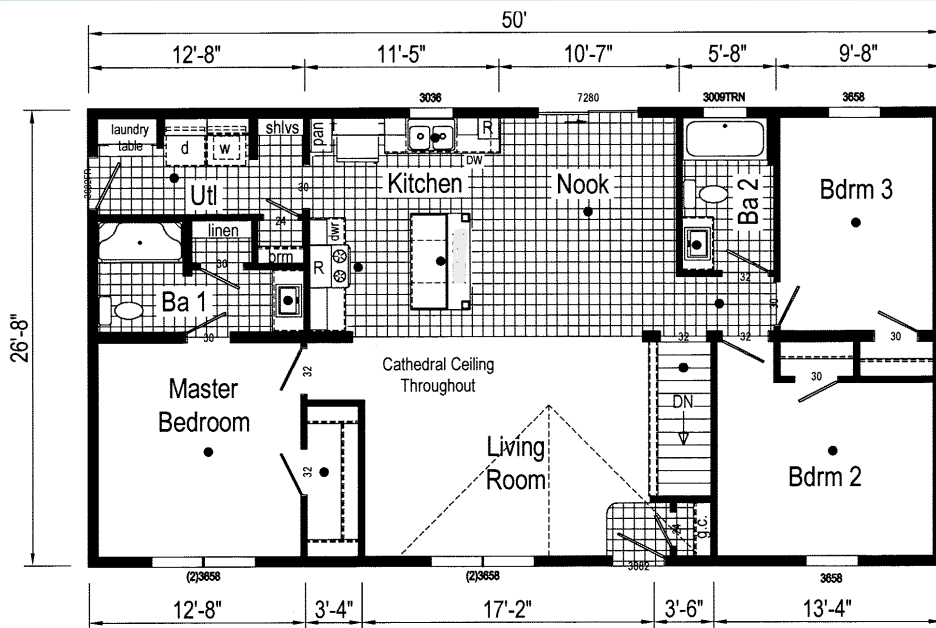

Price as Shown \$ _____
 Includes delivery and crane set on
 your basement
 Prices Subject to Change

110 Brooke Ct., Bonduel, WI 54107
 (715)758-7500 www.northcountryhomes.com

The Pierre

26' x 50'
1333 Sq. Ft.

OPTIONS IN OUR MODEL

- Open Stairwell with Half Wall
- Boots and Registers Installed
- Cold Air Returns-Low on Wall
- 2 Exterior Water Faucets
- Gooseneck Pull Down Kitchen Faucet
- Fire Rated Rear Door
- Storm W/Sliding Screen Front Door
- 6' Sliding Glass Door – Nook
- 30X9 Transom Window – Main Bathroom
- R-21 Wall Insulation
- Cathedral Ceiling
- Marriage Wall Underlay with Luan
- 2 Extra Window Lineals
- Architectural Shingles
- 16" Eaves and Gable Ends
- 18' Flush Dormer – Living Room
- White Paddle Fan Centered in Living Room
- Programmable Thermostat
- Drop Electrical Panel Box to Basement
- Black 3 Cycle Dishwasher
- Black Over the Range Microwave
- Kitchen Island (XIB336)
- 30" Cabinet and Wire Shelf over Laundry
- 60" Fiberglass Shower W/Shower Doors
- Wisconsin State Package
- Structured Flow Bath Faucets