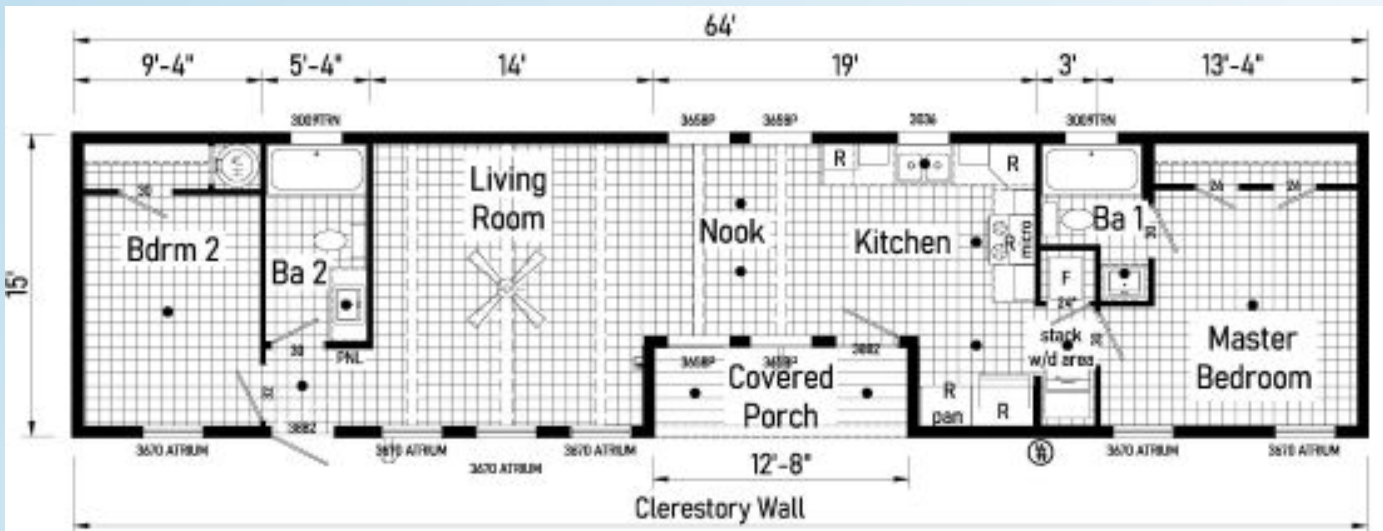

Price as Shown \$ _____
 Includes delivery and anchored
 On your slab
 Prices Subject to Change

110 Brooke Ct., Bonduel, WI 54107
 (715)758-7500 www.northcountryhomes.com

The Lakewood

16' x 64'

903 Sq. Ft.

#20-8661

OPTIONS IN OUR MODEL

- 50 Gallon Electric Water Heater
- Coil Spring Kitchen Faucet
- Structured Flow Bath Lav Faucets
- Clay Half Lite Half Glass Fiberglass Front Door
- Clay Storm Door on Rear Door
- 30"X9" Transom Window over Tub both Baths
- R-22 Floor Insulation
- Clay Package
 - » Clay Vinyl Windows
 - » Clay Front/Rear Doors
 - » Clay Soffit/Fascia/Trim
- Wind Wrap
- 200 AMP Service
- 2nd Conduit from Panel Box
- White Ceiling Fan – Livingroom
- Computer Jack/Receptacle Combo In Living Room
- 6" LED Flush Mount -Nook
- Smoke Detector Photo Electric W/Carbon Monoxide Detector
- Microwave over Range
- 4 Barnwood Interior Doors
 - » Master Bedroom
 - » Bedroom 2
 - » Bath 2
 - » Furnace
- Barnwood Wrapped Profile Molding Package (Base, Cove, Door & Window Trim, Jambs)
- Ceiling Beams Living Room/Nook
- Cabinet Door over Panel Box