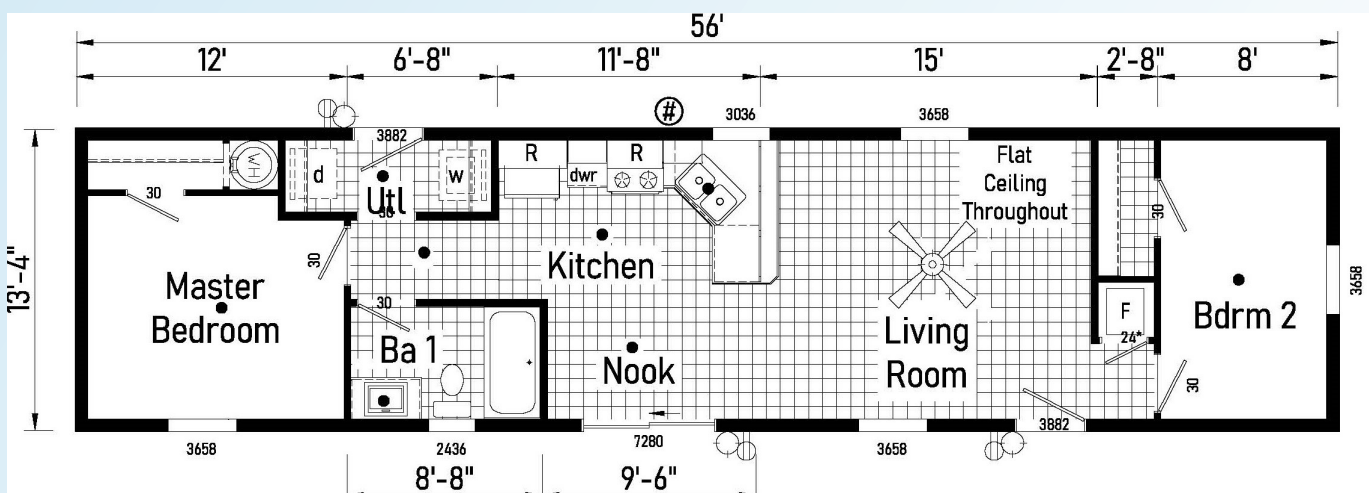

Price as Shown \$ _____
Includes delivery and anchored to
your slab
Prices Subject to Change

110 Brooke Ct., Bonduel, WI 54107
(715)758-7500 www.northcountryhomes.com

The Hayward

14' x 60'

747 Sq. Ft.

OPTIONS IN OUR MODEL

- Gooseneck Pull Down Kitchen Faucet
- 2 Storm Doors
- Patio Door in Breakfast Nook
- 36"X58" Window in Living Room
- 24"X36" Bathroom Window
- R22 Floor Insulation
- Wind Wrap
- White Paddle Fan – Living Room
- Combination Smoke/CO Detector
- Wire Shelf - Utility
- Structured Flow Bath Faucet