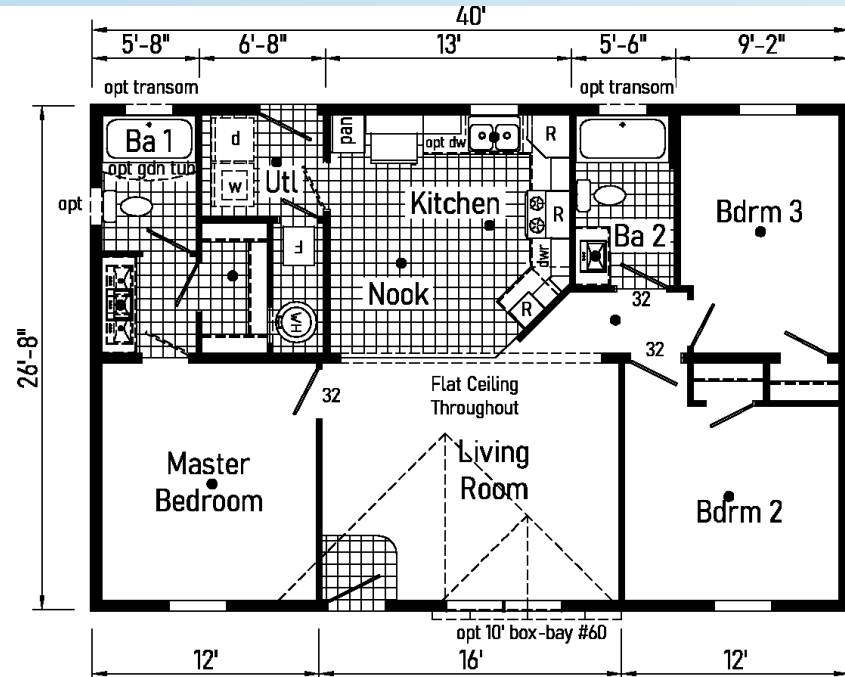

Price as Shown \$ _____

Includes delivery and
anchored to your slab

Prices Subject to Change

110 Brooke Ct., Bonduel, WI 54107
(715)758-7500 www.northcountryhomes.com

The Dover

26' x 40'

1067 Sq. Ft.

OPTIONS IN OUR MODEL

- 50 Gallon Electric Water Heater
- Gooseneck Pull Down Kitchen Faucet
- Half Lite Half Glass Fiberglass Rear Door
- 2 Storm Doors
- 24" X 36" Master Bathroom Window
- 30"X9" Transom Window Over Tub/Shower Both Bathrooms
- R-22 Floor Insulation
- Marriage Wall Underlayment
- Lineal on all Windows
- Cathedral Ceilings
- 16" Eaves and Gable Ends
- Wind Wrap
- 200 Amp Service
- 2nd Conduit from Panel Box
- White Paddle Fan – Living Room
- Smoke Detector Photo Electric W/Carbon Monoxide Detector
- Programmable Thermostat
- 30" Cabinet and Wire Shelf over Laundry
- Structured Flow Bath Faucets