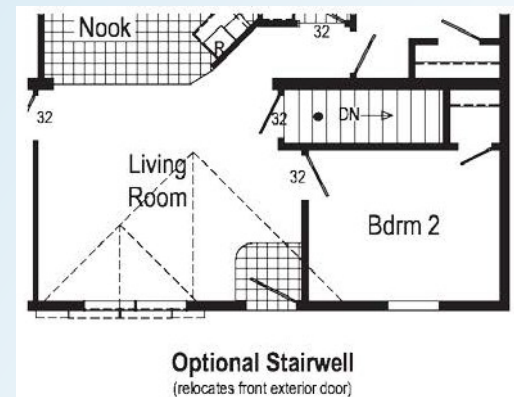

Price as Shown \$ _____

Includes delivery and
anchored to your slab

Prices Subject to Change

110 Brooke Ct., Bonduel, WI 54107
(715)758-7500 www.northcountryhomes.com

The Dover

26' x 40'

1067 Sq. Ft.

OPTIONS IN OUR MODEL

- 50 Gallon Electric Water Heater
- Gooseneck Pull Down Kitchen Faucet
- Half Lite Half Glass Fiberglass Rear Door
- 2 Storm Doors
- 24" X 36" Master Bathroom Window
- 30"X9" Transom Window Over Tub/Shower Both Bathrooms
- R-22 Floor Insulation
- Marriage Wall Underlayment
- Lineal on all Windows
- Cathedral Ceilings
- 16" Eaves and Gable Ends
- Wind Wrap
- 200 Amp Service
- 2nd Conduit from Panel Box
- White Paddle Fan – Living Room
- Smoke Detector Photo Electric W/Carbon Monoxide Detector
- Programmable Thermostat
- 30" Cabinet and Wire Shelf over Laundry
- Structured Flow Bath Faucets