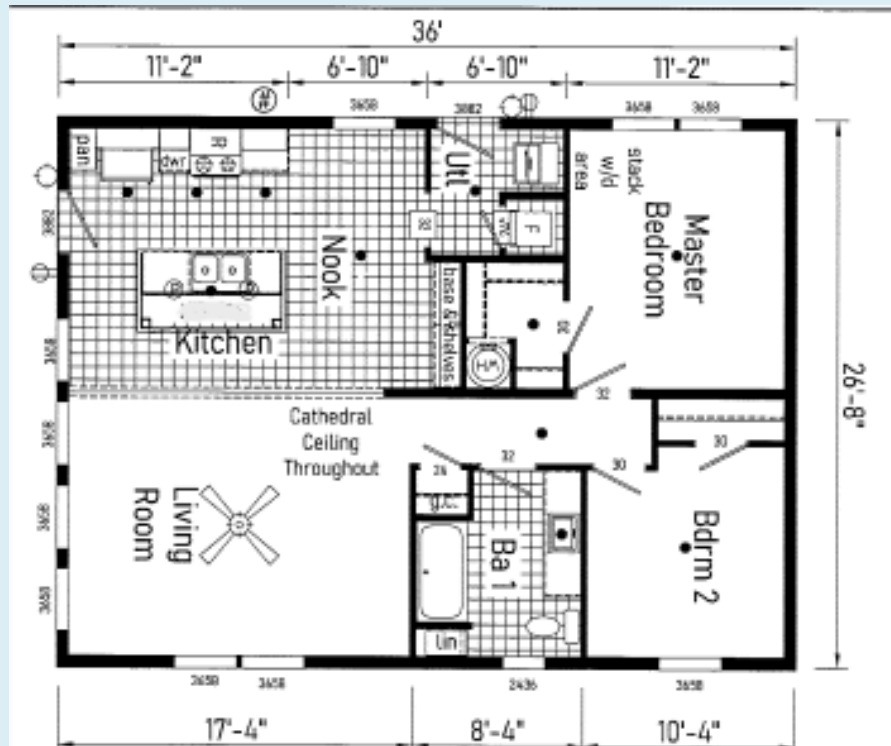

Price as Shown \$ \_\_\_\_\_  
Includes delivery and anchored  
On your slab  
\*\*Prices Subject to Change\*\*

110 Brooke Ct., Bonduel, WI 54107  
(715)758-7500 www.northcountryhomes.com

# The Concord

26' x 36'  
960 Sq. Ft.

## OPTIONS IN OUR MODEL

- Gooseneck Pull Down Kitchen Faucet
- Half Lite Half Glass Fiberglass Rear Door
- 2 Storm Doors
- 24X36 Window Bathroom
- 2 Living Room Vinyl Windows
- R-38 Ceiling Insulation
- R-22 Floor Insulation
- Marriage Wall Underlayment
- Lineal on all Windows
- Cathedral Ceiling
- 16" Eaves and Gable Ends
- Wind Wrap
- 200 AMP Service
- 2<sup>nd</sup> Conduit from Electric Panel
- White Deluxe Ceiling Fan-Living room
- 2 Stem Lights over Island
- 2 LED Flush Mount Lights-Kitchen
- 2 Exterior Receptacles
- Smoke Detector W/Carbon Monoxide Detector
- Programmable Thermostat
- Structured Flow Bath Faucet
- Kitchen Island XIB367