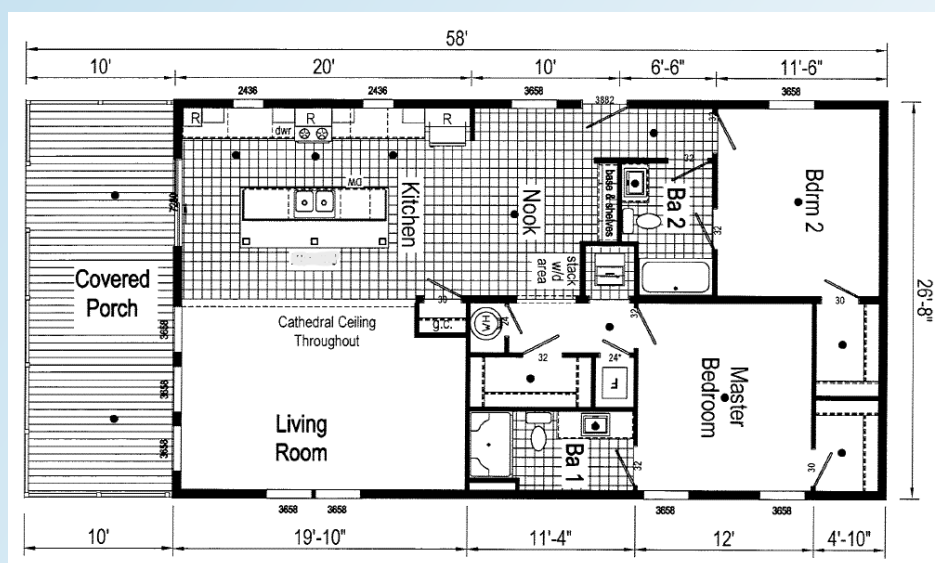

Price as Shown \$ _____
Includes delivery and anchored
On your slab
Prices Subject to Change

110 Brooke Ct., Bonduel, WI 54107
(715)758-7500 www.northcountryhomes.com

The Austin

26' x 58'

10' Porch

1280 Sq. Ft.

OPTIONS IN OUR MODEL

- 10' Covered Porch
- 50 Gallon Electric Water Heater
- Gooseneck Pull Down Kitchen Faucet
- Omit Exterior Door and Light
- Storm Door
- Sliding Glass Door
- 2 24X36 Transom Kitchen Windows
- 2 Extra Living Room Windows Centered DS
- Relocate ODS Exterior Door Closer to Nook
- R-38 Ceiling Insulation
- R-22 Floor Insulation
- Marriage Wall Underlayment
- Lineals all Windows
- Cathedral Ceilings
- 16" Eaves and Gable Ends
- Wind Wrap
- 200 AMP Service
- 2nd Conduit from Panel Box
- White Paddle Fan - Living Room
- 2 Stem Lights over Island
- Smoke Detector Photo Electric W/Carbon Monoxide Detector
- Dishwasher
- Over the Range Microwave
- 36" x 48" Fiberglass Shower W/Shower Doors – Master Bathroom
- Water Heater Door
- Structured Flow Bath Faucets
- Kitchen Island XIB378