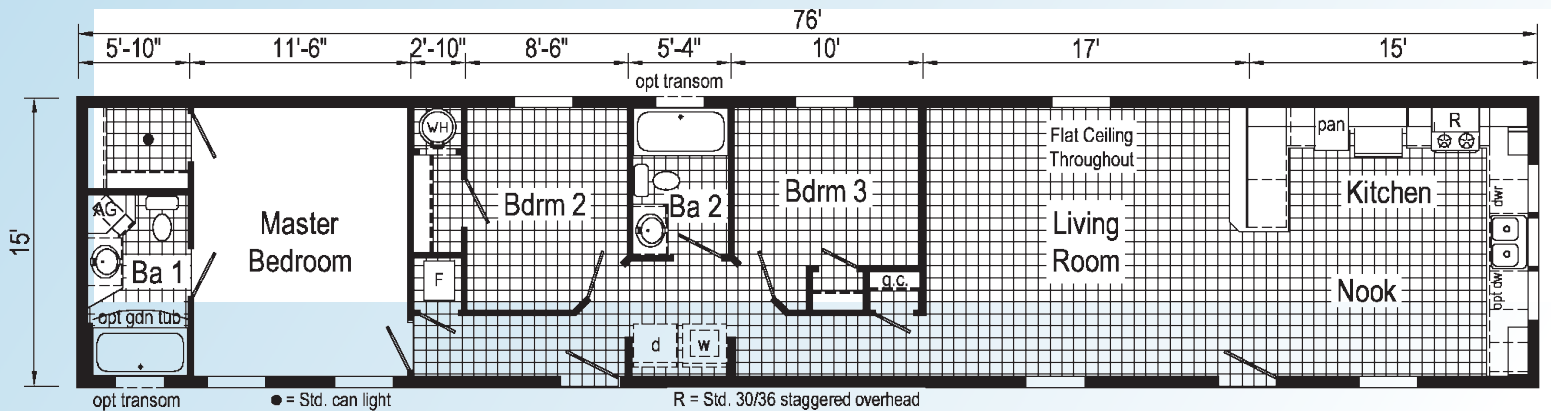

Price as Shown \$ _____
 Includes delivery and anchored
 On your slab
 Prices Subject to Change

110 Brooke Ct., Bonduel, WI 54107
 (715)758-7500 www.northcountryhomes.com

The Ashland

16 X 80

1140 Sq. Ft

OPTIONS IN OUR MODEL

- Perimeter Heat
- 50 Gallon Electric Water Heater
- Gooseneck Pull Down Kitchen Faucet
- Structured Flow Faucets-Both Bathrooms
- 2 Storm Doors
- 30"X9" Window Transom – Both Bathrooms
- R-22 Floor Insulation
- Wind Wrap
- 200 AMP Service
- 2nd Conduit to Electrical Pane
- Deluxe White Paddle Fan in Living Room
- Smoke Detector W/Carbon Monoxide Detector
- Dishwasher
- 30" Cabinet and Wire Shelf over Washer/Dryer
- 36" x 48" Fiberglass Shower W/Shower Doors-Bathroom 1
- Cabinet door over Panel Box
- Structured Flow Bath Faucets