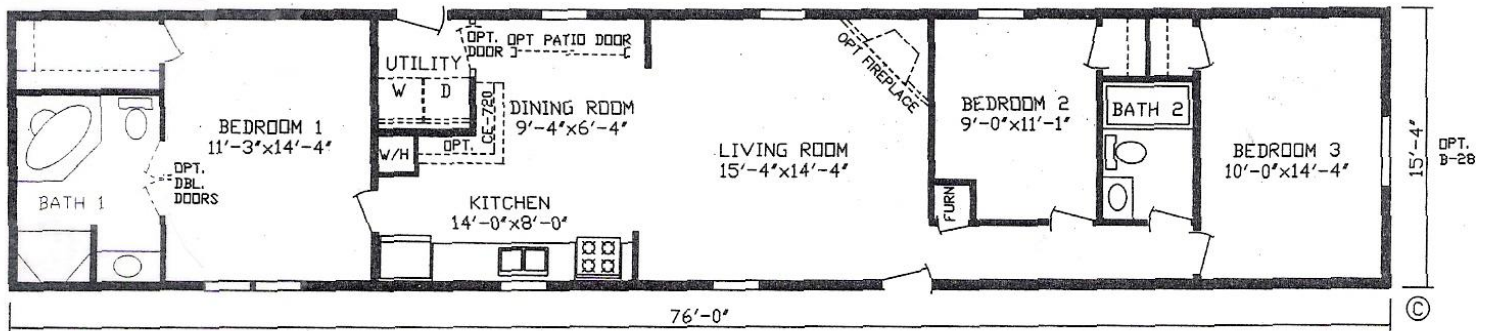

The Windsor

16X80

OPTIONS IN OUR MODEL

- Perimeter Heat
- Foyer at Front Door
- Roof Jack Extension
- Rust Coach Lights on Front
- Ceiling Fan with Light in Living Room
- 40 Gallon Electric Water Heater
- Single Lever Kitchen Faucet with Sprayer
- Water Shut-off at all Sinks and Stools
- Main Line Water Shut-Off
- Frost Free Exterior Faucet
- Linen Closet in Bath #1
- 2 Seat Shower Stall with Door in Bath #1
- Exhaust Fan with Light in Both Baths
- Porcelain Bath Sinks
- 1 Piece Fiberglass Tub In Bath #2
- Fabric Shower Curtain In Bath #2
- Wood Medicine Cabinet with Lights In Both Baths
- R-30 Roof Insulation
- Milan Maple Shaker Cabinetry Through-Out
- Optional Desk/Hutch In Kitchen with Incon Jack
- Milan Wood Edging on all Kitchen Counters
- Backsplash on all Counters
- Crown Molding in Living Room, Hall, Kitchen, Dining Room, Master Bedroom and Master Bath
- 4 Pair Shutters
- 24" x 32" Skylight in Both Bathrooms
- Dishwasher
- Optional Double Doors in Master Bath
- Space Maker Microwave over Range