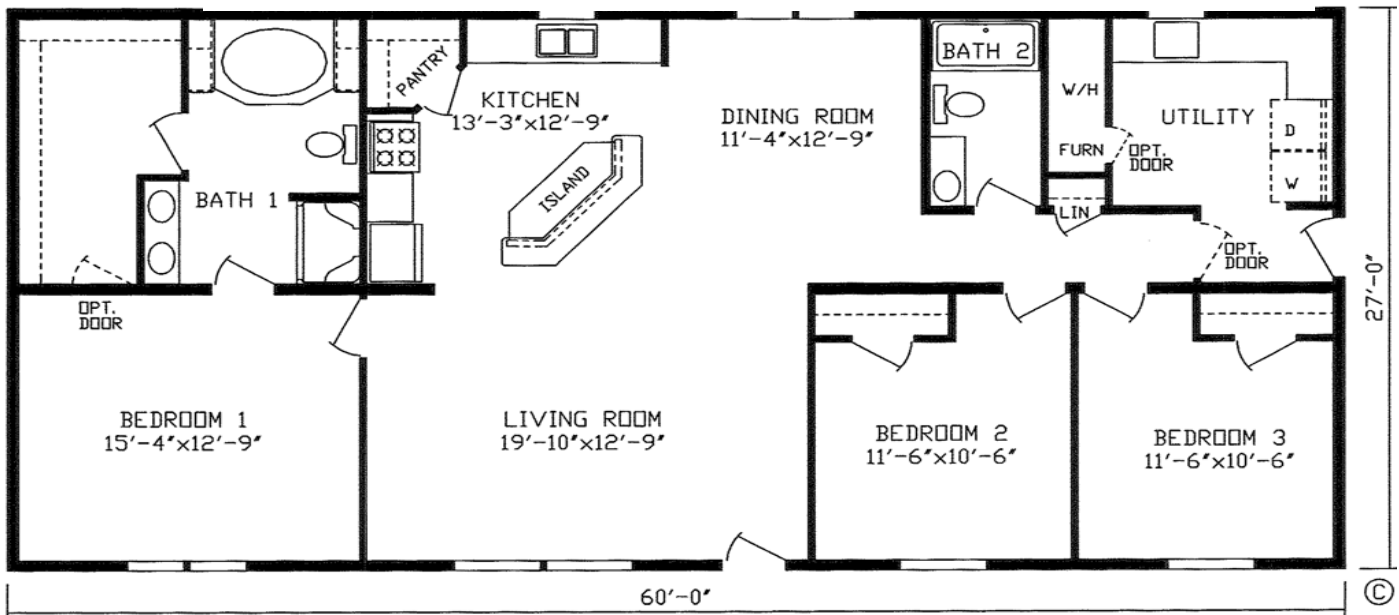

North Country Homes, Inc.

110 Brooke Ct.
 Bonduel, WI 54107
 (715)758-7500
 (715)758-7501 Fax
 www.northcountryhomes.com

The Waverly

27' X 60'

OPTIONS IN OUR MODEL

1620 Sq. Ft.

- Perimeter Heat
- Roof Jack Extension
- 3 Arm Chandelier in Dining Room
- Recessed can light package in Kitchen
- Ceiling Fan with Light center at marriage line
- Rust Coach Light Patio Door
- 200 AMP Service
- 40 Gallon Electric Water Heater
- Single Lever Faucet with Sprayer in Kitchen
- Frost Free Exterior Faucet
- Medicine Cabinet w/Mirror & Cosmetic Lights in Both Baths
- Fabric shower Curtain Bath 2
- R-30 Roof Insulation
- Breaker Box Cover
- Vintage Shaker Cabinetry Throughout
- Vintage Hardwood Cabinet Stiles
- 30" Overhead Kitchen Cabinets
- 3 1/2" Crown Molding above all Kitchen Cabinets
- Hidden Cabinet Door Hinges
- Cabinets over Washer/Dryer Area with Rod
- Linoleum in Dining room
- Carbon Monoxide Detector
- 33 1/2 x 41 Glass Block Window Bath 1
- 2 1/2" Java Crown Molding Utility, All Bathrooms and Bedrooms
- 2 1/4" Java Door and Window Casing
- 5" Java Crown Molding Living room, Hallway, Kitchen and Dining room
- Antique Mascarello Countertop in Kitchen
- Drywall Throughout
- OSB Sheathing
- Gable
- Shutters on all Windows
- White Frosted Pantry Door
- 38x80 White Deco Plus Front Door
- 72x80 Vinyl Patio Door
- Passage Door from Utility into Hall
- Metal Furnace Door
- Metal Water Heater Door
- 24" x 32" Skylight Bath 2
- Black Appliance Package
 - 18cf Black Refrigerator
 - Black Dishwasher
 - Black Over the Range Microwave
 - 30" Deluxe Gas Range

Model Shown with 100 AMP Service