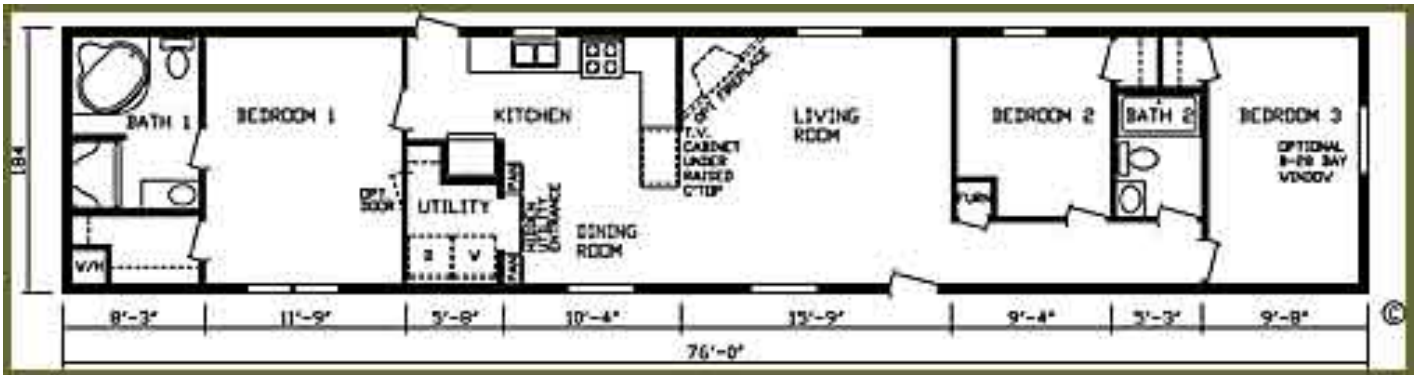

The Victory

16' X 80'

OPTIONS IN OUR MODEL

- Foyer at Front Door
- Shelf over Washer/Dryer Area
- Shutters on Front and Door Sides
- Dishwasher Installed
- Spacemaker Microwave
- Perimeter Heat Throughout
- Roof Jack Extension
- 2 Rust Coach Lights on Hitch End
- Ceiling Fan w/Light in Living Room
- 40 Gallon Electric Water Heater
- Single Lever Kitchen Faucet with Sprayer
- Water Shut Offs at all Sinks and Stools
- Frost Free Exterior Faucet
- Porcelain Bath Sinks
- 1-Piece Fiberglass Tub in Bath #2
- Fabric Shower Curtain in Bath #2
- Wood Medicine Cabinet with Lights in Both Baths
- R-30 Insulation in Roof
- Backsplash in Kitchen
- Backsplash in Both Baths
- Residential Molding Package
- 24" x 32" Skylight in Bath #1
- Oval Window in Hall