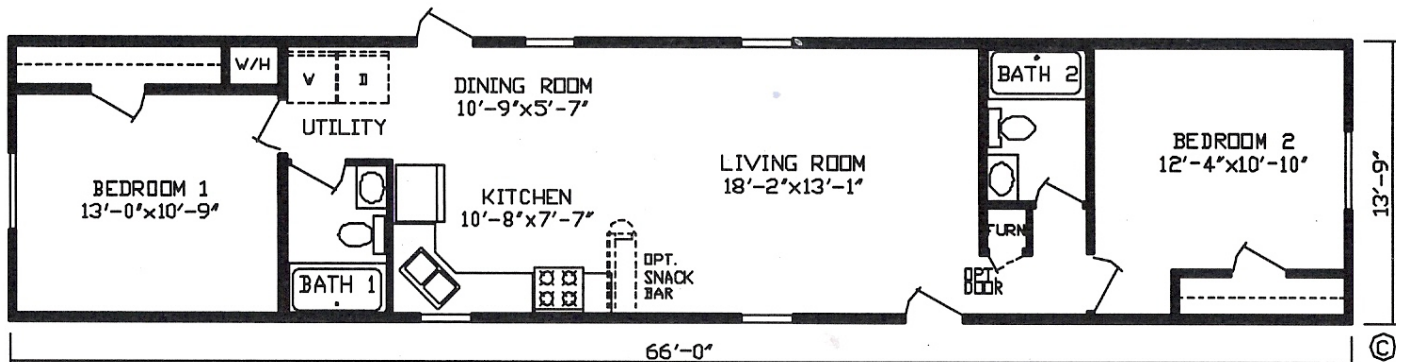

# The Porter

**14' X 70'**

### OPTIONS IN OUR MODEL

- 30# Roof Load
- Linoleum in Foyer
- Ceiling Fan with Light in Living Room
- Hanging Light in Dining Room
- Frost Free Exterior Faucet
- Water Shut Offs Through Out
- 60" 1-Piece Fiberglass Tub in Both Baths
- Porcelain Bath Sinks
- 2x6 Sidewalls with R-19 Insulation
- Shelf in Washer/Dryer Area
- Optional Snack Bar
- Cabinet over Refrigerator
- Lined Cabinets with Shelf in Kitchen
- Backsplash in Kitchen
- Backsplash in Both Baths
- 34"x80" Steel Front Door with Storm
- 32" x 76" 9-Lite Cottage Rear Door
- Furnace Door