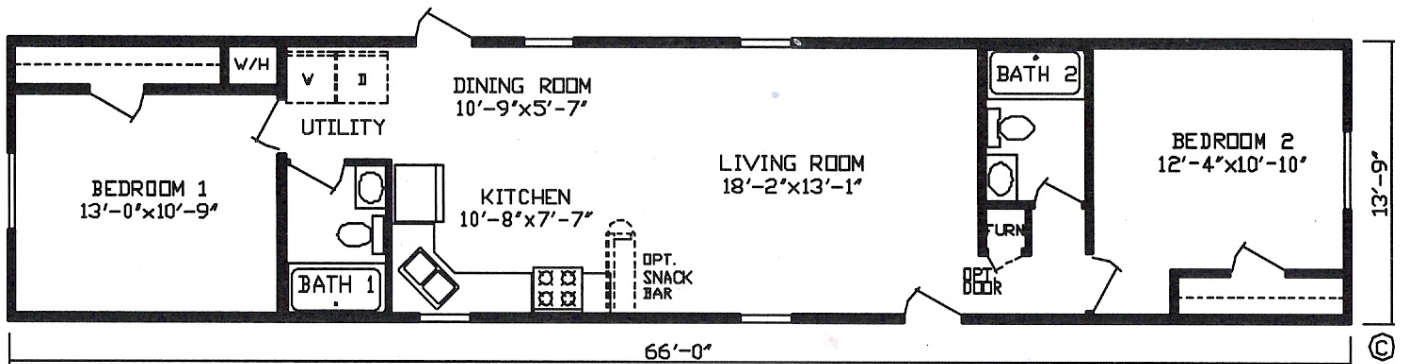

North Country Homes, Inc.

110 Brooke Ct.

Bonduel, WI 54107

(715)758-7500

(715)758-7501 Fax

www.northcountryhomes.com

The Porter

14' X 70'

OPTIONS IN OUR MODEL

- 30# Roof Load
- Linoleum in Foyer
- Ceiling Fan with Light in Living Room
- Hanging Light in Dining Room
- Frost Free Exterior Faucet
- Water Shut Offs Through Out
- 60" 1-Piece Fiberglass Tub in Both Baths
- Porcelain Bath Sinks
- 2x6 Sidewalls with R-19 Insulation
- Shelf in Washer/Dryer Area
- Optional Snack Bar
- Cabinet over Refrigerator
- Lined Cabinets with Shelf in Kitchen
- Backsplash in Kitchen
- Backsplash in Both Baths
- 34"x80" Steel Front Door with Storm
- 32" x 76" 9-Lite Cottage Rear Door
- Furnace Door
- Stub Wall in Utility