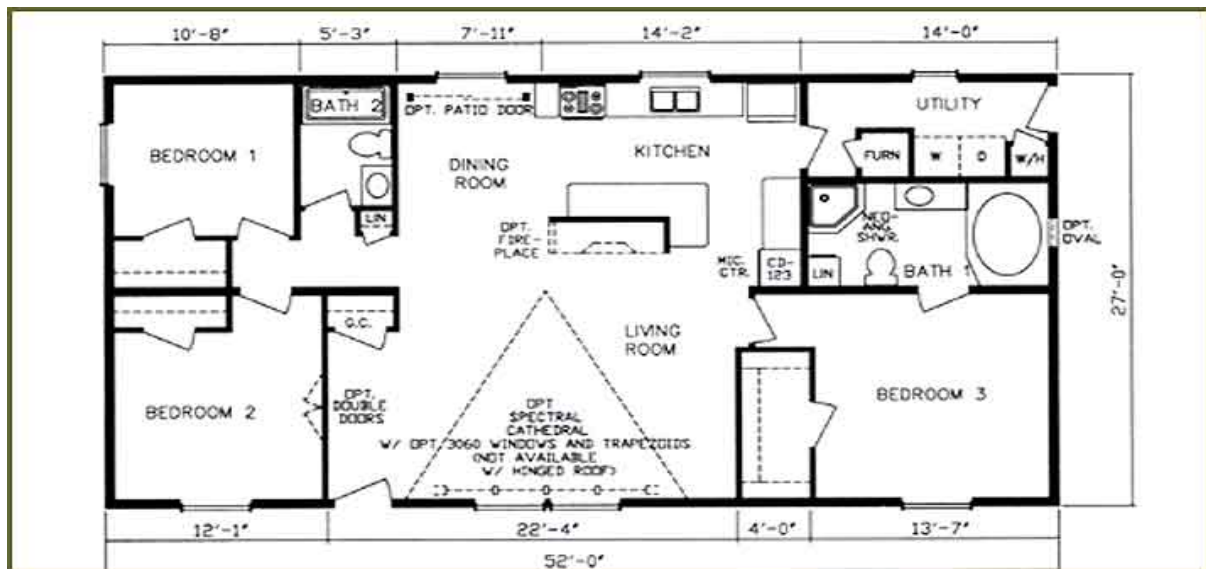

North Country Homes, Inc.

110 Brooke Ct.

Bonduel, WI 54107

(715)758-7500

(715)758-7501 Fax

www.northcountryhomes.com

The Lefton

27' X 52'

1404 Sq. Ft.

OPTIONS IN OUR MODEL

- Raised Hearth Gas Fireplace
- Keystone Front, Sides & Hearth on Fireplace
- Angle Bay Window
- 72"x76" Patio Door w/ Grids in Dining Room
- Dishwasher
- 5/12 Roof with Cathedral Ceilings
- 90" Sidewalls
- 40# North Zone Construction
- 2 Oak Framed Fluorescent Lights in Kitchen
- 30" Kitchen Overhead Cabinets
- Ceramic Backsplash & Edge in Kitchen
- Finished Drywall Throughout
- OSB Sheathing
- 6-Panel Interior Doors
- 34"x80" 9-Lite Décor Rear Door w/Storm
- Hardwood Window Sills
- 30yr Architectural Shingles
- Trane High Efficiency Furnace
- Cherry Maple Hardwood Cabinets Throughout
- Rust Coach Light at Patio Door
- Double Bullet Light at Fireplace
- Ceiling Fan with Light in LR
- 200 AMP Service
- Moen Faucets in Kitchen & Baths
- Fabric Shower Curtain in Bath #2
- R-33 Roof Insulation
- Cabinets over Washer/Dryer Area
- Shutters on All Windows
- 22" Tunnel Skylight in Both Baths
- Sand Windows w/ Grids