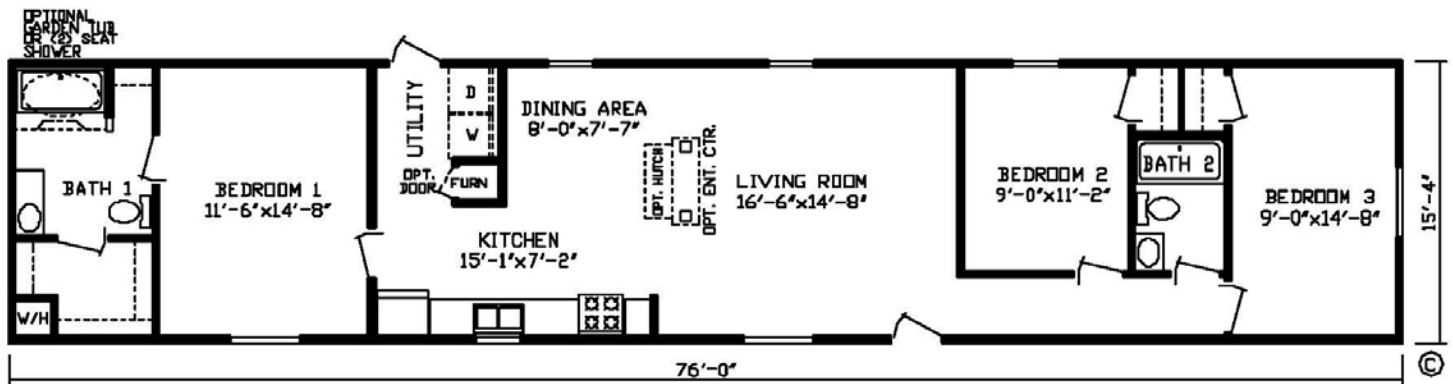

North Country Homes, Inc.
 110 Brooke Ct.
 Bonduel, WI 54107
 (715)758-7500
 (715)758-7501 Fax
 www.northcountryhomes.com

The Baytovern

16' X 80'

OPTIONS IN OUR MODEL

- 30# Roof Load
- Foyer at Front Door
- Ceiling Fan with Light in Living Room
- Frost Free Exterior Faucet
- Water Shut Offs Through Out
- 60" 1-Piece Fiberglass Tub in Guest Bath
- Porcelain Bath Sinks
- 60" 1-Piece Garden Tub in Master Bath
- 2x6 Sidewalls with R-19 Insulation
- Shelf in Washer/Dryer Area
- Cabinet over Refrigerator
- Lined Cabinets with Shelf in Kitchen
- Entertainment Center in Living Room with Electric Fireplace, Plasma TV & DVD Player
- Backsplash in Kitchen
- Backsplash in Both Baths
- 34"x80" Steel Front Door with Storm
- 32" x 76" 9-Lite Cottage Rear Door
- Furnace Door
- Black Appliances in Kitchen