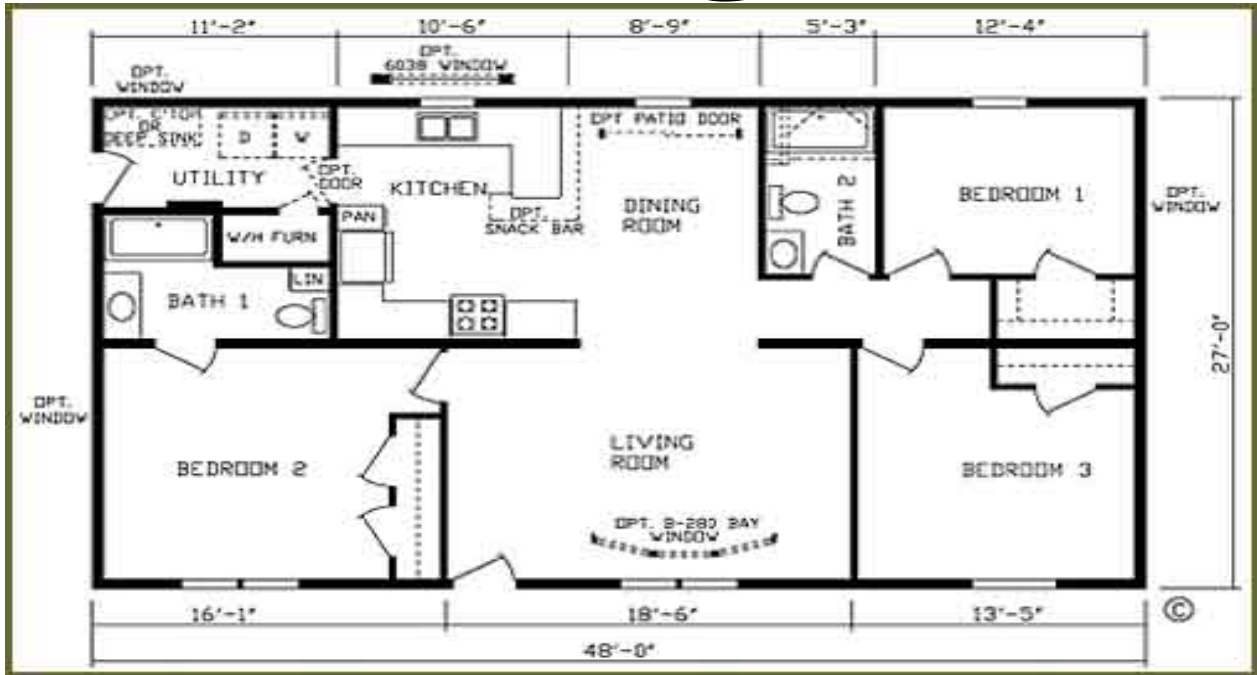

North Country Homes, Inc.

110 Brooke Ct.
Bonduel, WI 54107
(715)758-7500
(715)758-7501 Fax

www.northcountryhomes.com

The Augusta

27' X 48'

1296 Sq. Ft.

OPTIONS IN OUR MODEL

- Perimeter Heat with Insulated Ducts T/O
- Foyer at Front Door
- 40 Gallon Electric Water Heater
- Water Shut off at all Sinks and Stools
- Frost Free Exterior Faucet
- 1-Pc Fiberglass Tub in Both Bath
- Backsplash in Kitchen
- Backsplash in Both Baths
- Lined Cabinets w/Cap molding
- Breaker Box Cover
- Limited Plus Drapery Package
- Metal Furnace Door
- Dormer over Front Door
- Cabinets over Refrigerator
- 18 CF Refrigerator
- Finished Drywall Throughout
- OSB Sheathing
- 3" Crown Molding Throughout
- 90" Sidewalls with Cathedral Ceilings
- Roof Jack Extension
- 3 Arm Chandelier
- Double Bullet Lights over Snack Bar
- Ceiling Fan with Light in Living Room
- 200 AMP Service
- Single Lever Faucet with Sprayer in Kitchen
- Porcelain Bath Sinks
- Fabric Shower Curtain in Both Baths
- Wood Medicine Cabinets with Lights in Both Baths
- R-33 Roof Insulation
- Optional Snack Bar
- Hardwood Oak Cabinet Stiles
- Cabinets over Washer/Dryer Area
- White Lineals on All Windows
- Vinyl Patio Door in Dining Room
- Rust Patina Coach Light at Patio Door
- Metal Water Heater Door
- 24" x 32" Skylight in Both Baths
- 60" x 38" Window Over Kitchen Sink
- Dishwasher Installed