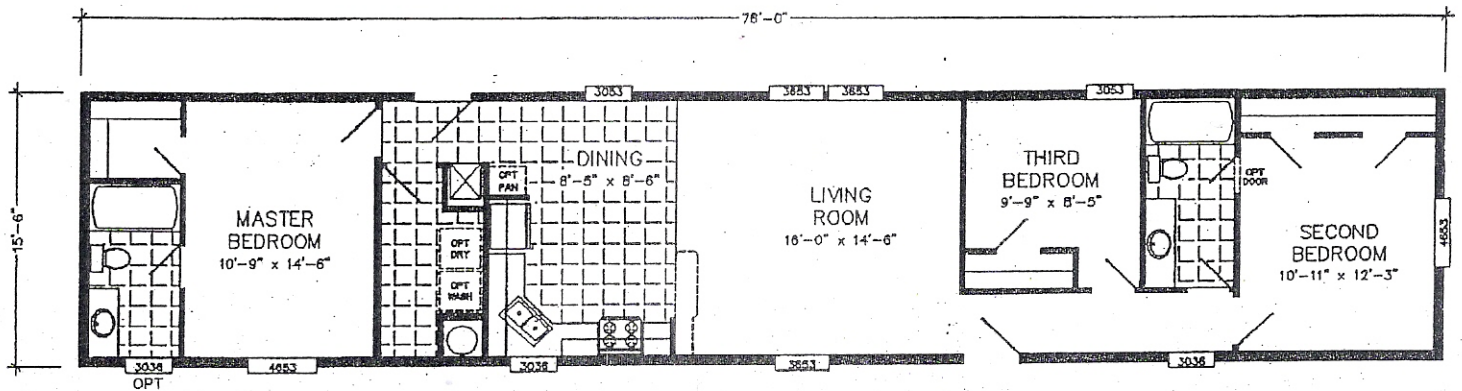

NORTH COUNTRY HOMES, INC.

110 Brooke Ct.
BONDUEL, WISCONSIN 54107

PHONE 715-758-7500
FAX 715-758-7501
www.northcountryhomes.com

LIBERTY 16' x 80' or 1,178 sq. ft.

Options Included in our Model;

- 200 Amp Service
- Hardwood Ash Cabinet Doors
- R-33 Roof Insulation
- 3-Door Pantry
- 2 Extra Windows
- Vinyl Front Hallway
- Water Shut-off Valves Throughout
- Metal Furnace Door
- Overhead Utility Cabinet
- Snack Bar in Kitchen
- Linen Cabinet in Bathrooms
- Skylights in Bathrooms
- "9-Lite" Rear Door
- Windwrap