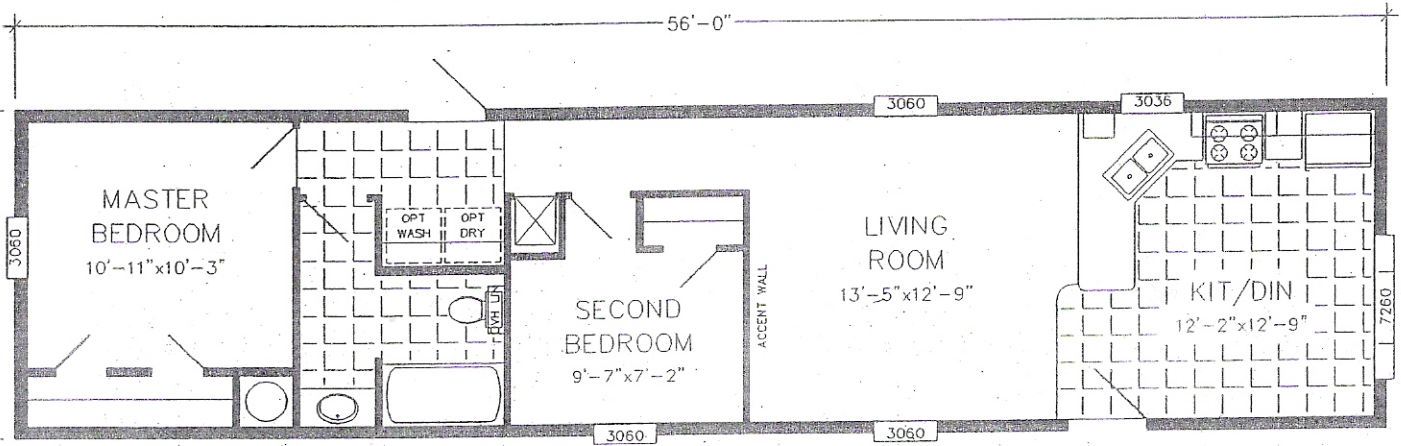

# NORTH COUNTRY HOMES, INC.

110 Brooke Ct.  
BONDUEL, WISCONSIN 54107

PHONE 715-758-7500  
FAX 715-758-7501  
www.northcountryhomes.com

14' x 60' or 770 Sq. Ft.

### Options Included in Our Model:

- Master Water Shut-Off Valve
- Picture Window
- Shelf Over Washer / Dryer Area
- Overhead Linen Cabinet
- Wire and Brace For Ceiling Fan
- R-33 Roof Insulation
- Skylight in Bathroom